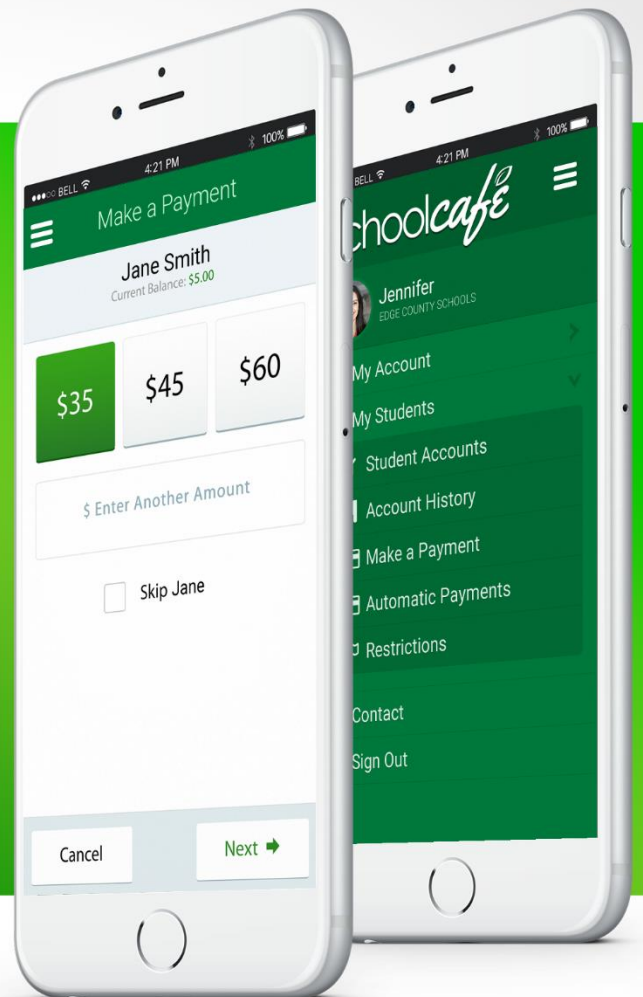

- View your child's cafeteria account balance
- Make payments to your child's cafeteria account
- Review daily spending and purchases
- Low balance reminders

The Burlington County Institute of Technology is proud to offer SchoolCafé, a safe and secure way for parents to make online payments to their children's cafeteria accounts.